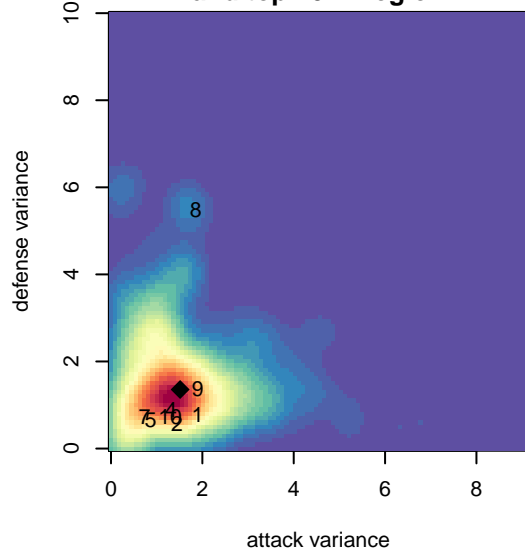

Legends FC Yorba Linda B99

Legends FC
Chino, CAS
B99 total strength=1493
attack=17.22 defense=7.06
fall league = SCDL FI1 U15

alt names used:
Legends FC B99 Yorba Linda

Venues played:
2014 SCDL FI1 U15

**attack and defense variance (black dot)
relative to other teams
and top 10 in region**

**attack and defense rating
relative to others at age
and all opponents in last 13 months**

**attack and defense rating
relative to others at age
and all opponents in last 13 months**

Performance relative to 13 month average

Performance relative to 13 month average

Distribution of opponents
 Red = Lose zone, Blue = Win zone, Green = Even
 Black line separates win/lose zones

lot. A=Neither has attack advantage, B=Opponent has both attack and defense advantage, C=Opponent has both attack and defense disadvantage, D=Both have